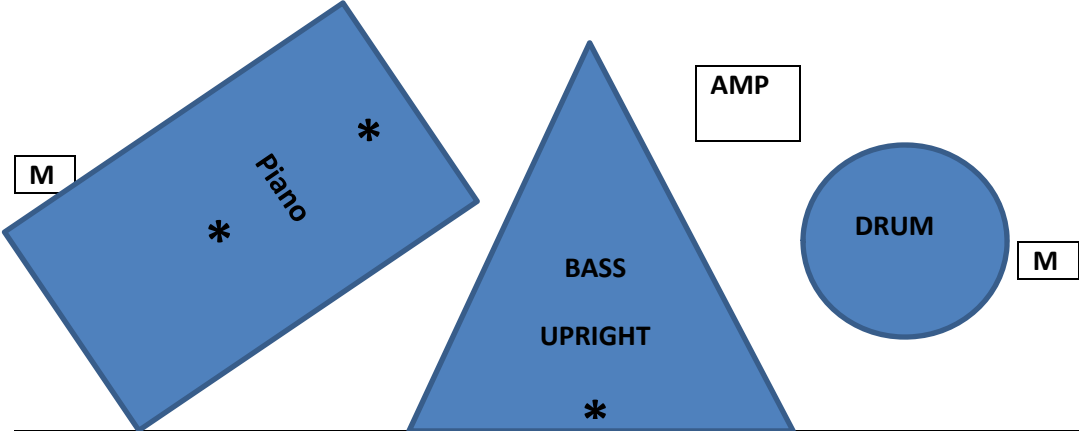

BELGRAVE- STAGE PLOT

OCTET

M= Monitor
 = stage mic
 Mic paino, drums as needed
 3 monitor mixes

Female Vocal	Trumpet/Vocal	Tenor	ALTO	Trombone
*	**	*	*	*
M	M		M	
KEEP COMBO CLOSE TOGETHER... 18 FT WIDE X 12 FT DEEP				